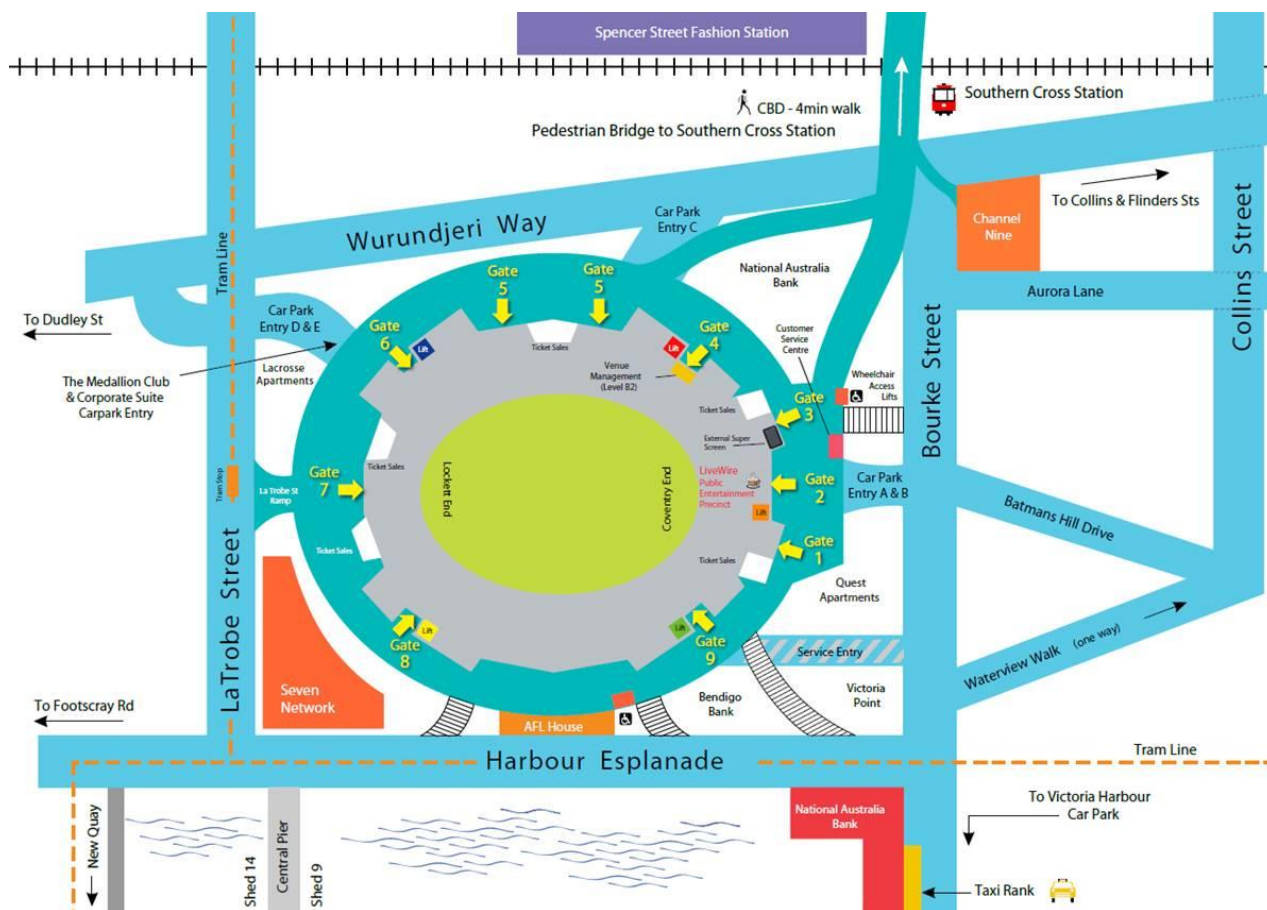

### By Private Vehicle

- Enter the Marvel Stadium car park via **Bourke Street - Car Park Entry A** (left ramp)
- When you enter the car park, park to the right side of the venue and proceed to **Gate 4**
- Take the lift to the **Level D**

### By Taxi

- Direct the taxi to stop at Bourke Street side of the venue
- Proceed up the steps and turn to your right, proceeding to **Gate 4**
- Take the lift to the **Level D**

### By Train

- Cross the Bourke Street Pedestrian Bridge from Southern Cross Station
- When you get to Marvel Stadium, turn to your right, proceeding to **Gate 4**
- Take the lift to the **Level D**

### By Tram

- The Bourke Street, Collins Street, LaTrobe Street and City Circle trams can be utilised to get to Marvel Stadium. Please refer to the map once you arrive at the precinct to determine the direction you need to travel around the venue to get to **Gate 4**.
- Take the lift to the **Level D**